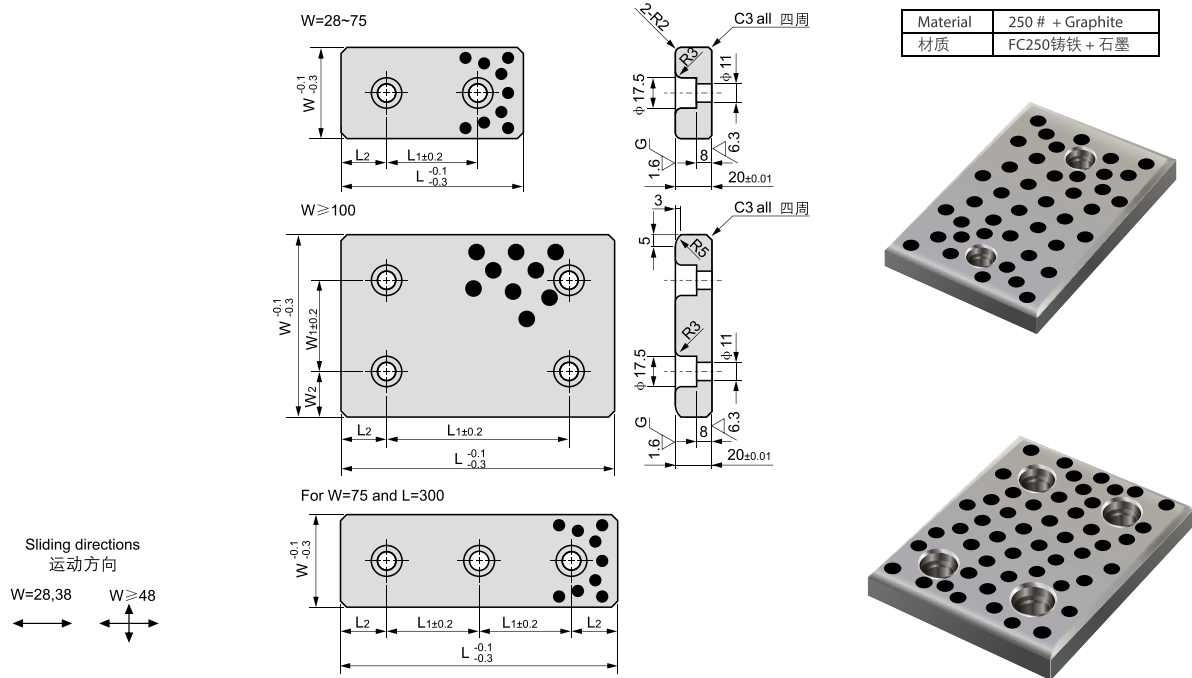

JESF 自润滑板

JESF Oilless Wear Plate

<https://www.bronzeLube.com>

Unit(单位): mm

| 型号规格 Standard No. | W | L | W ₁ | W ₂ | L ₁ | L ₂ |
|----------------------|----|-----|----------------|----------------|----------------|----------------|
| JESF-28 × 75 | | 75 | | | 45 | 15 |
| JESF-28 × 100 | | 100 | | | 50 | |
| JESF-28 × 125 | 28 | 125 | | | 75 | 25 |
| JESF-28 × 150 | | 150 | | | 100 | |
| JESF-28 × 200 | | 200 | | | 150 | |
| JESF-38 × 75 | | 75 | | | 45 | 15 |
| JESF-38 × 100 | | 100 | | | 50 | |
| JESF-38 × 125 | 38 | 125 | | | 75 | 25 |
| JESF-38 × 150 | | 150 | | | 100 | |
| JESF-38 × 200 | | 200 | | | 150 | |
| JESF-48 × 75 | | 75 | | | 45 | 15 |
| JESF-48 × 100 | | 100 | | | 50 | |
| JESF-48 × 125 | 48 | 125 | | | 75 | 25 |
| JESF-48 × 150 | | 150 | | | 100 | |
| JESF-48 × 200 | | 200 | | | 150 | |
| JESF-58 × 75 | | 75 | | | 45 | 15 |
| JESF-58 × 100 | 58 | 100 | | | 50 | |
| JESF-58 × 125 | | 125 | | | 75 | 25 |
| JESF-58 × 150 | | 150 | | | 100 | |
| JESF-75 × 75 | | 75 | | | 25 | 25 |
| JESF-75 × 100 | 75 | 100 | | | 50 | |
| JESF-75 × 125 | | 125 | | | 75 | |